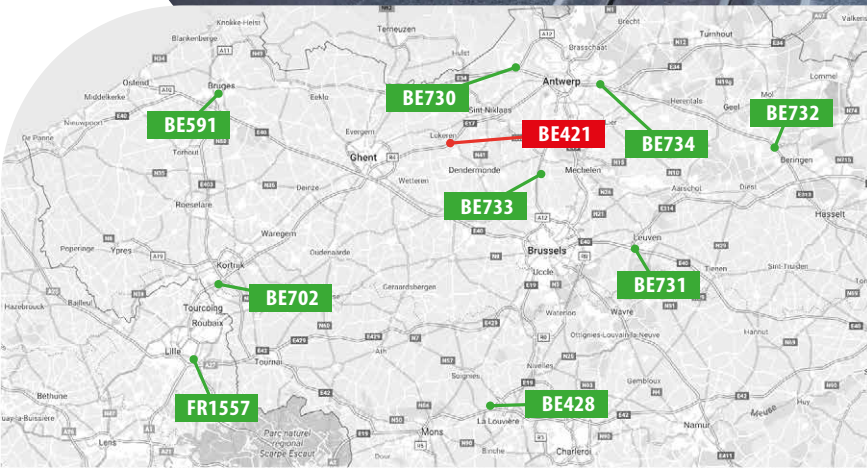

PROMOTION

0,01 EUR

discount on gas LNG/CNG in Belgium and France

Offer is valid
from 01.07.2021 to 30.09.2021

BE18 – Romacfuels, 8630, E40/A18, Veurne, Welvaartstraat str., 5, white (51.064260 2.677570) **CNG/LNG**

BE730 – LNG Drive, 9130, Beveren, Steenlandiaan, 3, blue (51.259519 4.263646) **LNG**

BE731 – LNG Drive, 3001, E40/A3, Bertem – Leuven, 19 km, Bertem, blue (50.854213 4.658125) **LNG**

BE732 – LNG Drive, 3980, Tessenderlo, Hyundailaan, 2, blue (51.078034 5.145737) **LNG**

BE733 – LNG Drive, 1840, Londerzeel, Nijverheidsstraat, 9, blue (51.011391 4.324174) **LNG**

BE734 – LNG Drive, 2160, E313/A13, Antwerpen – Ranst, 7 km, Ranst, blue (51.208450 4.548497) **LNG**

FR172 – AVIA, 76300, Sotteville-lès-Rouen, Boulevard Industriel, 10, white-red (49.420800 1.106800) **LNG**

FR634 – AVIA, 33920, E5/A10, Paris – Bordeaux, 506 km, Saugon, on the right, red-white (45.190317 -0.493076) **LNG**

FR1531 – AVIA, 49300, Cholet, Boulevard du Cormier, 27, white-red (47.042346 0.916161) **CNG/LNG**